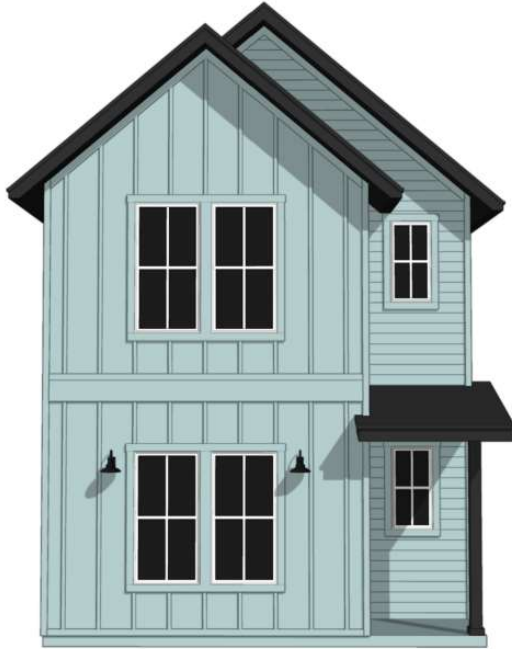

# BIRDSONG®

APARTMENTS AT LEON SPRINGS

## B2s

**Two Bedroom Farmhouse**

**2 bed / 2.5 bath / 1,227 sq. ft.**

**WITH TWO-CAR GARAGE**

Ground Floor

Second Floor

25500 Two Creeks San Antonio, TX 78255	<a href="http://www.birdsongleonsprings.com">www.birdsongleonsprings.com</a>
	(210) 255-8665
	<a href="mailto:birdsongleonsprings@lincolnapts.com">birdsongleonsprings@lincolnapts.com</a>